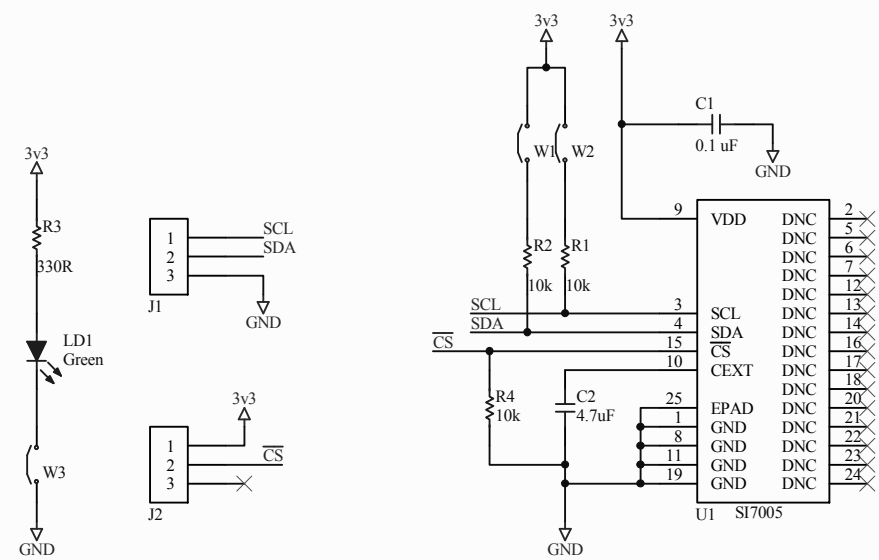

# I2C-HUTMP

 <b>GRAVITECH</b> WWW.GRAVITECH.US	MADE IN U.S.A ELECTRONIC EXPERIMENTAL SOLUTIONS	
	TITLE : I2C-HUTMP	
DWG NUMER :	REV : 1.0	
DATE : 27/7/2013	SIZE : 17x11	SHEET : 1/1