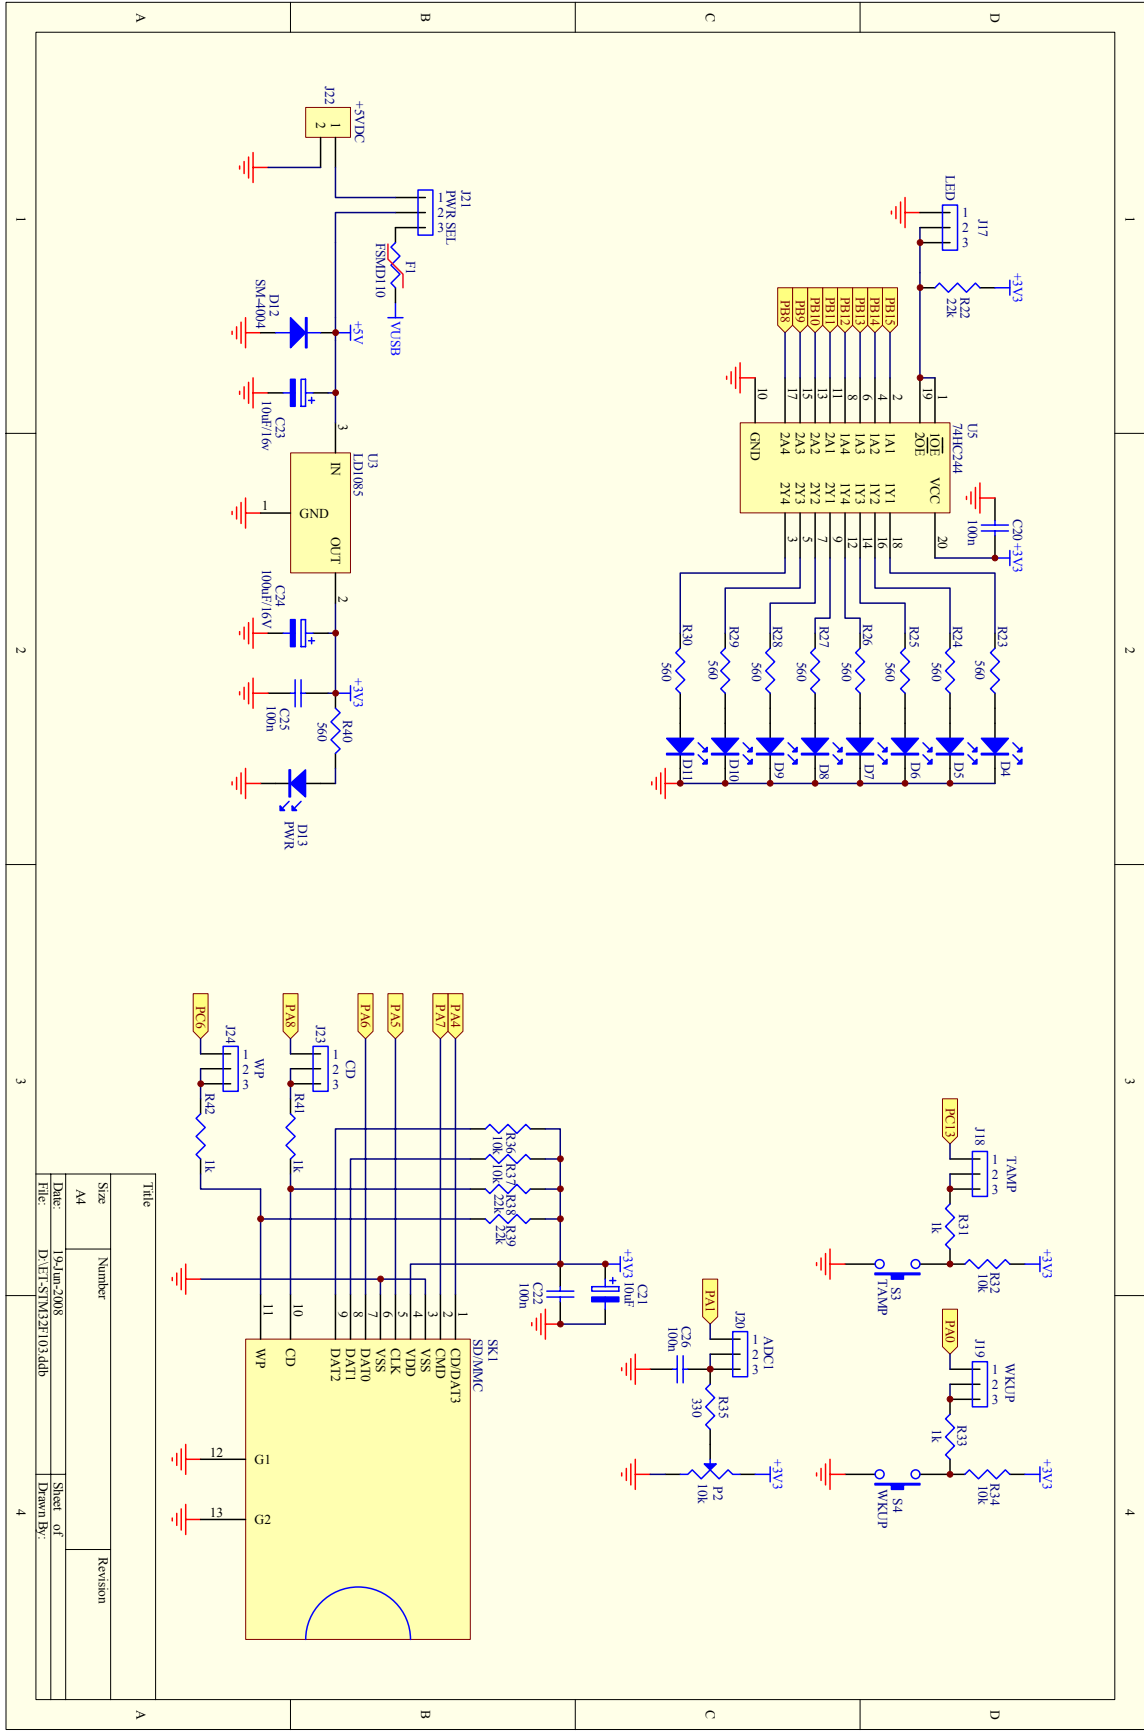

Title	Number	Revision
A4	19Jan-2008	
Date:	D:\E1\STM32F103.ddb	Sheet of
File:		Drawn by:

Title		Revision	
Size	Number		
A4			
Date:	19Jan-2008	Sheet of	
File:	D:\E1-STM32F103.ddb	Drawn by:	