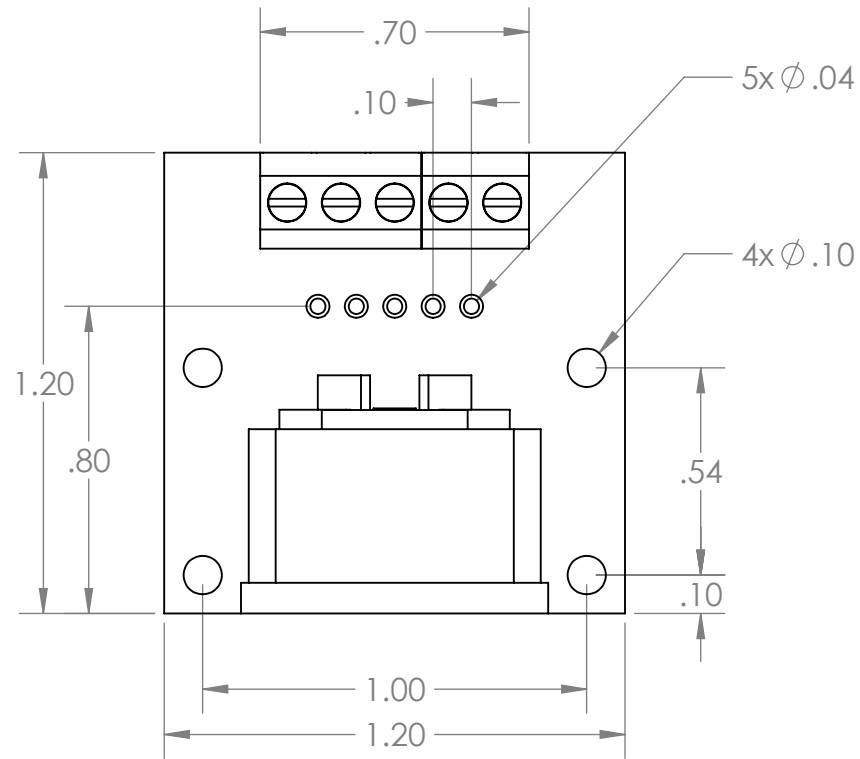

D

C

B

A

D

C

B

A

GRAVITECH WWW.GRAVITECH.US		MADE IN U.S.A. ELECTRONIC EXPERIMENTAL SOLUTIONS	
TITLE: MIDI BREAKOUT BOARD		P/N: MIDI-TERM	
SIZE B	DWG. NO.		
SCALE: 2:1	DO NOT SCALE DRAWING	ALL DIMENSION ARE IN INCH	SHEET 1 OF 1