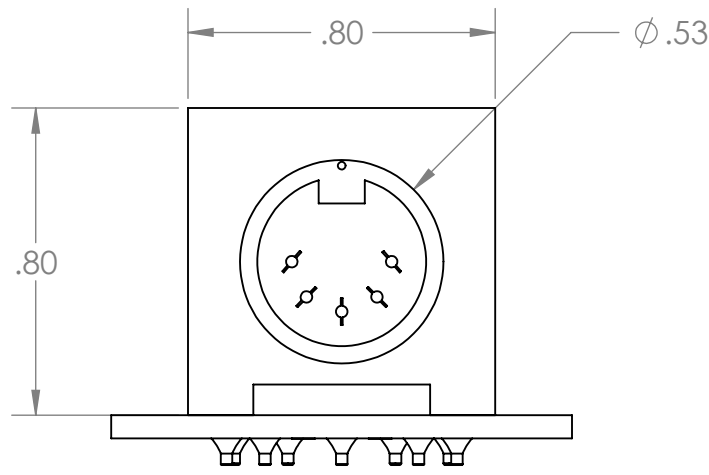

D

C

B

A

D

C

B

A

GRAVITECH WWW.GRAVITECH.US		MADE IN U.S.A. ELECTRONIC EXPERIMENTAL SOLUTIONS	
TITLE: MIDI BREAKOUT BOARD		P/N: MIDI-TERM	
SIZE B	DWG. NO.		
SCALE: 2:1	DO NOT SCALE DRAWING	ALL DIMENSION ARE IN INCH	SHEET 1 OF 1