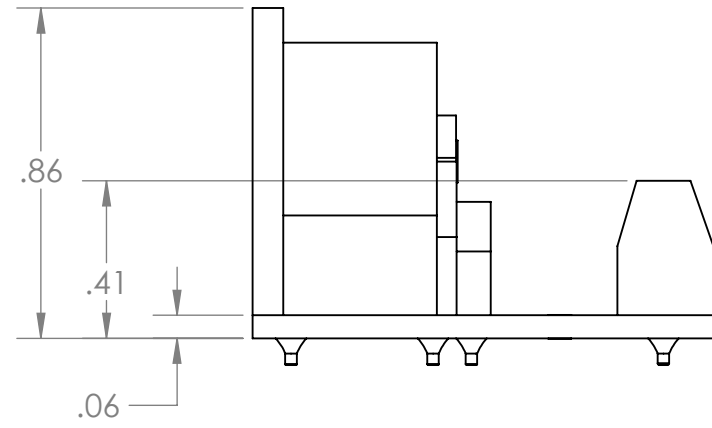

D

C

B

A

D

C

B

A

GRAVITECH WWW.GRAVITECH.US		MADE IN U.S.A. ELECTRONIC EXPERIMENTAL SOLUTIONS	
TITLE: MIDI BREAKOUT BOARD		P/N: MIDI-TERM	
SIZE B	DWG. NO.		
SCALE: 2:1	DO NOT SCALE DRAWING	ALL DIMENSION ARE IN INCH	SHEET 1 OF 1