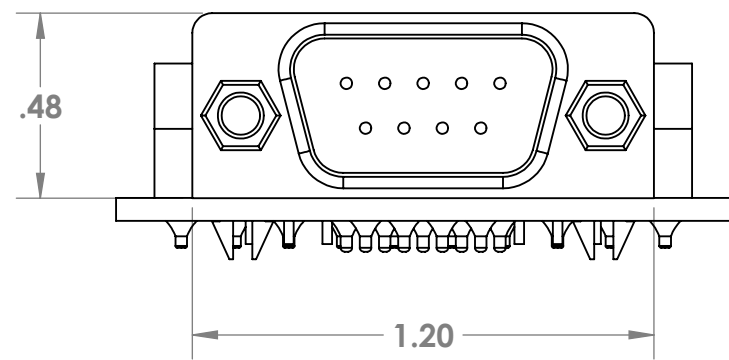

8 7 6 5 4 3 2 1

D
C
B
A

8 7 6 5 4 3 2 1

 GRAVITECH WWW.GRAVITECH.US		MADE IN U.S.A. ELECTRONIC EXPERIMENTAL SOLUTIONS	
TITLE: DB9 FEMALE BREAKOUT BOARD		P/N: DB9F-TERM	
SIZE B	DWG. NO.		
SCALE: 2:1	DO NOT SCALE DRAWING	ALL DIMENSION ARE IN INCH	SHEET 1 OF 1