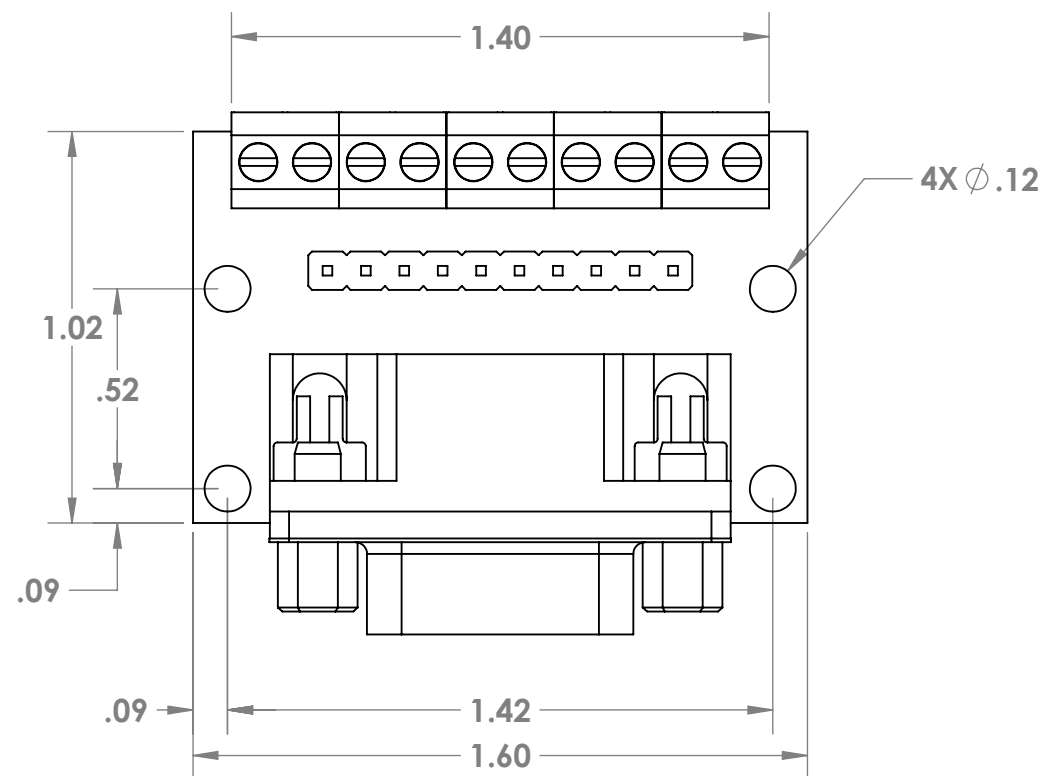

8 7 6 5 4 3 2 1

D
C
B
A

8 7 6 5 4 3 2 1

 GRAVITECH WWW.GRAVITECH.US		MADE IN U.S.A. ELECTRONIC EXPERIMENTAL SOLUTIONS	
TITLE: DB9 FEMALE BREAKOUT BOARD		P/N: DB9F-TERM	
SIZE B	DWG. NO.		
SCALE: 2:1	DO NOT SCALE DRAWING	ALL DIMENSION ARE IN INCH	SHEET 1 OF 1