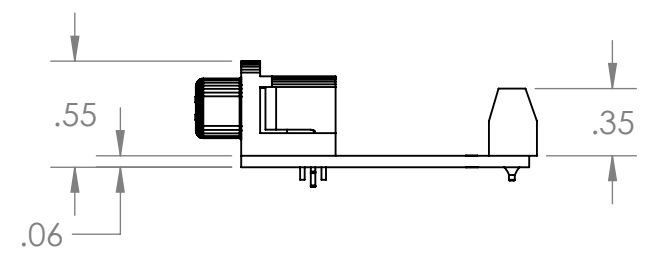

8 7 6 5 4 3 2 1

D
C
B
A

8 7 6 5 4 3 2 1

 GRAVITECH WWW.GRAVITECH.US		MADE IN U.S.A. ELECTRONIC EXPERIMENTAL SOLUTIONS	
TITLE: DB25 MALE BREAKOUT BOARD		P/N: DB25M-TERM	
SIZE B	DWG. NO.		
SCALE: 1:1	DO NOT SCALE DRAWING	ALL DIMENSION ARE IN INCH	SHEET 1 OF 1