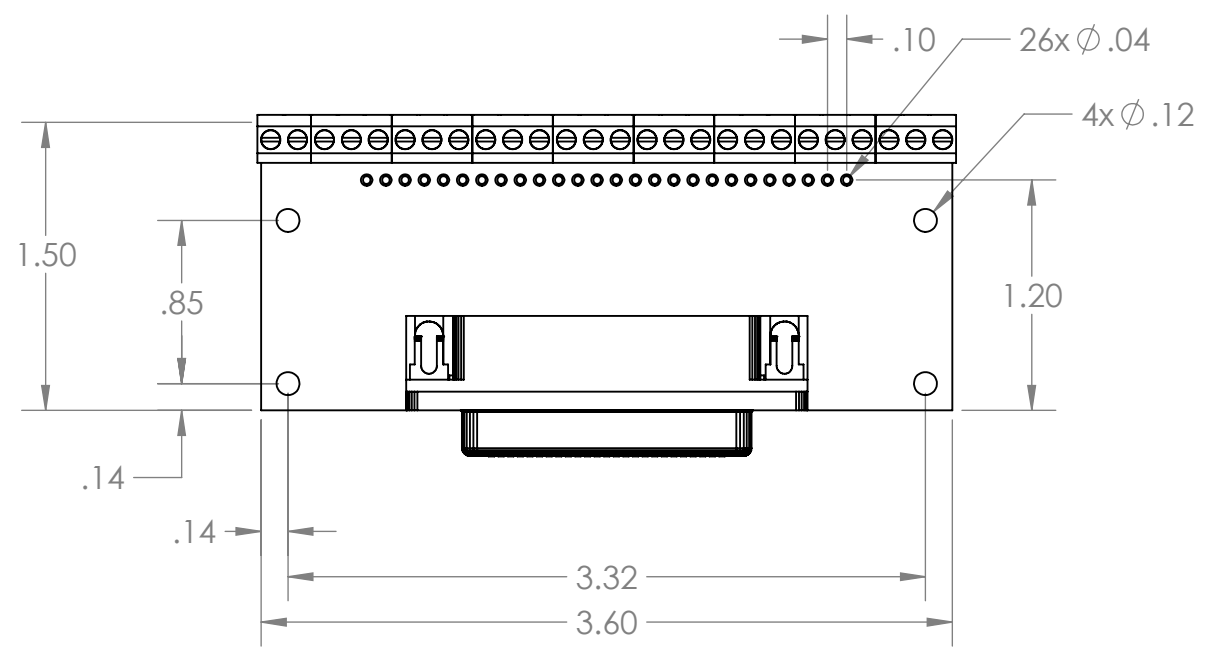

8 7 6 5 4 3 2 1

D
C
B
A

8 7 6 5 4 3 2 1

 GRAVITECH WWW.GRAVITECH.US		MADE IN U.S.A. ELECTRONIC EXPERIMENTAL SOLUTIONS	
TITLE: DB25 MALE BREAKOUT BOARD		P/N: DB25M-TERM	
SIZE B	DWG. NO.		
SCALE: 1:1	DO NOT SCALE DRAWING	ALL DIMENSION ARE IN INCH	SHEET 1 OF 1