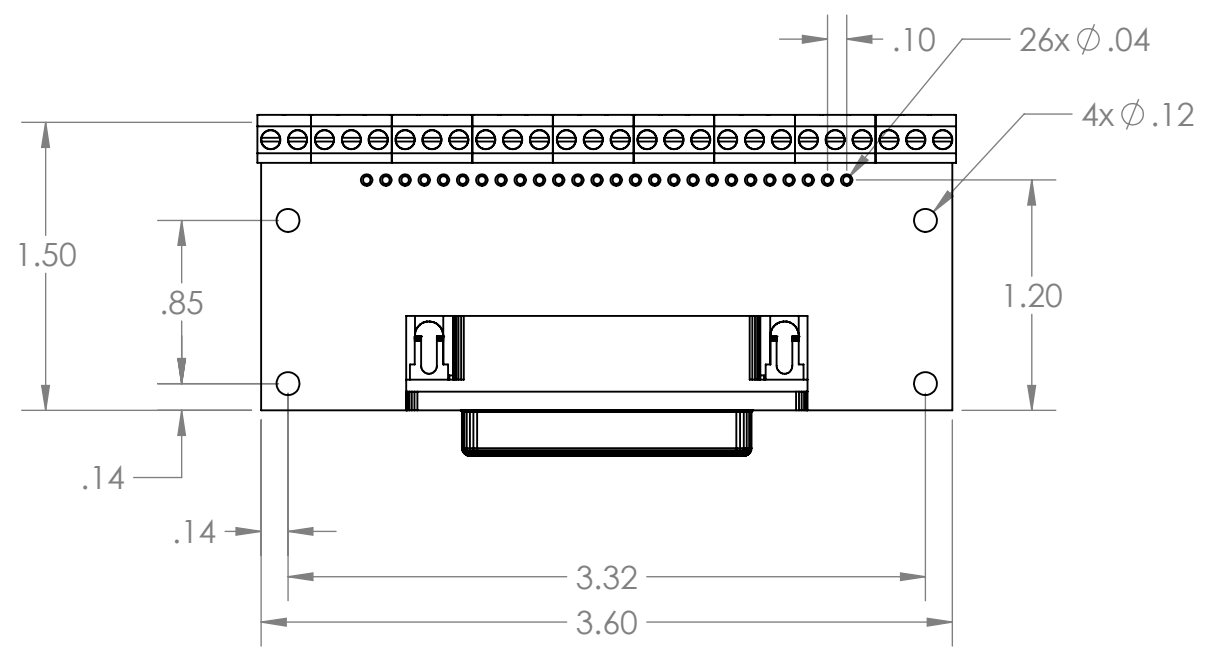

8 7 6 5 4 3 2 1

D
C
B
A

8 7 6 5 4 3 2 1

 GRAVITECH WWW.GRAVITECH.US		MADE IN U.S.A. ELECTRONIC EXPERIMENTAL SOLUTIONS	
TITLE: DB25 FEMALE BREAKOUT BOARD		P/N: DB25F-TERM	
SIZE B	DWG. NO.		
SCALE: 1:1	DO NOT SCALE DRAWING	ALL DIMENSION ARE IN INCH	SHEET 1 OF 1