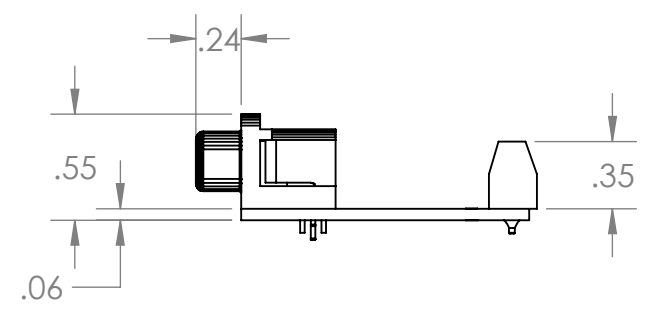

8 7 6 5 4 3 2 1

D
C
B
A

8 7 6 5 4 3 2 1

 GRAVITECH WWW.GRAVITECH.US		MADE IN U.S.A. ELECTRONIC EXPERIMENTAL SOLUTIONS	
TITLE: DB25 FEMALE BREAKOUT BOARD		P/N: DB25F-TERM	
SIZE B	DWG. NO.		
SCALE: 1:1	DO NOT SCALE DRAWING	ALL DIMENSION ARE IN INCH	SHEET 1 OF 1