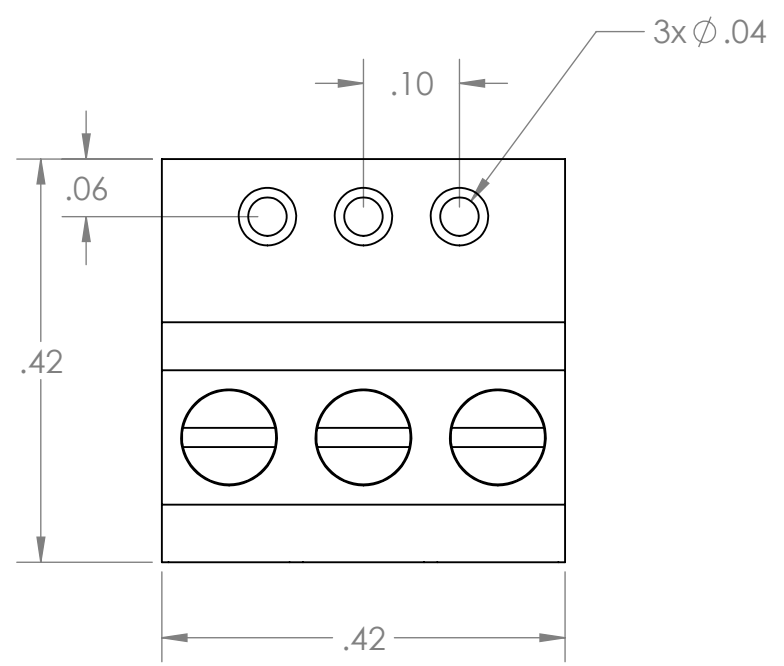

8 7 6 5 4 3 2 1

D
C
B
A

D
C
B
A

8 7 6 5 4 3 2 1

 GRAVITECH WWW.GRAVITECH.US		MADE IN U.S.A. ELECTRONIC EXPERIMENTAL SOLUTIONS	
TITLE: 3-Position Terminal Block Breakout		P/N: BB-TERM3	
SIZE B	DWG. NO.		
SCALE: 5:1	DO NOT SCALE DRAWING	ALL DIMENSION ARE IN INCH	SHEET 1 OF 1