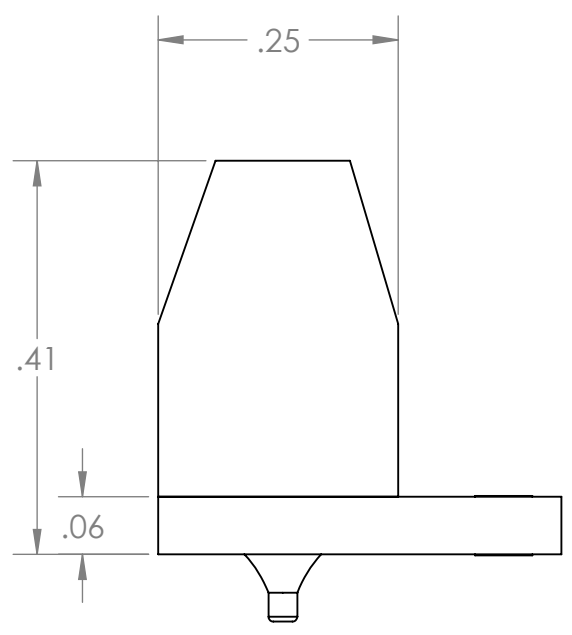

8 7 6 5 4 3 2 1

D
C
B
A

D
C
B
A

8 7 6 5 4 3 2 1

 GRAVITECH WWW.GRAVITECH.US		MADE IN U.S.A. ELECTRONIC EXPERIMENTAL SOLUTIONS	
TITLE: 3-Position Terminal Block Breakout		P/N: BB-TERM3	
SIZE B	DWG. NO.		
SCALE: 5:1	DO NOT SCALE DRAWING	ALL DIMENSION ARE IN INCH	SHEET 1 OF 1