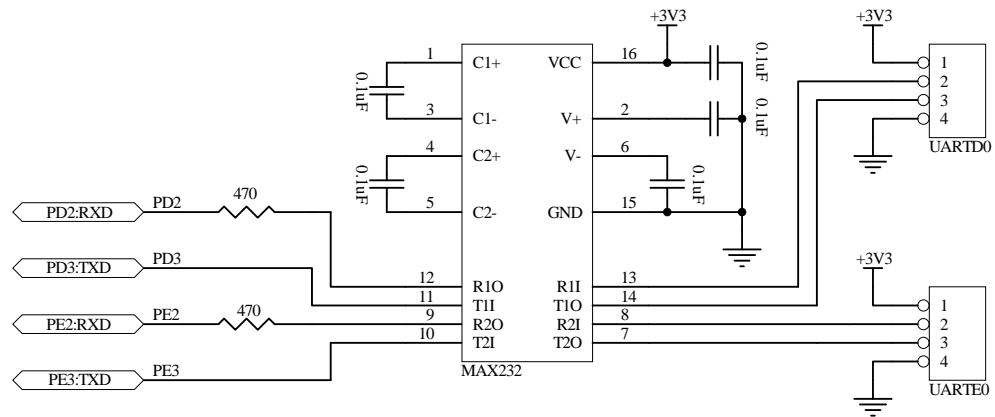

ATXMEGA128A1-TQPP100

Title			ET-BASE xMEGA128A1		
Size	Number	Revision			
A4	WWW.ETT.CO.TH	1.0			
Date:	21-Oct-2010	Sheet 1 of 2			
File:	G:\ET-BASE-MEGA1280.Ddb	Drawn By:			

Title			
ET-BASE xMAGA128A1			
Size	Number	Revision	
A4	WWW.ETT.CO.TH	Rev 1.0	
Date:	21-Oct-2010	Sheet 2 of 2	
File:	G:\ET-BASE-MEGA1280.Ddb	Drawn By:	