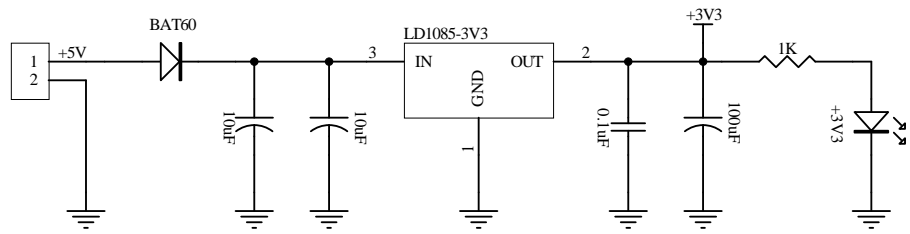

ATXMEGA128A1-TQPP100

Title			ET-BASE xMEGA128A1		
Size	Number	Revision			
A4	WWW.ETT.CO.TH	1.0			
Date:	21-Oct-2010	Sheet 1 of 2			
File:	G:\ET-BASE-MEGA1280.Ddb	Drawn By:			

Title			
ET-BASE xMAGA128A1			
Size	Number	Revision	
A4	WWW.ETT.CO.TH	Rev 1.0	
Date:	21-Oct-2010	Sheet 2 of 2	
File:	G:\ET-BASE-MEGA1280.Ddb	Drawn By:	