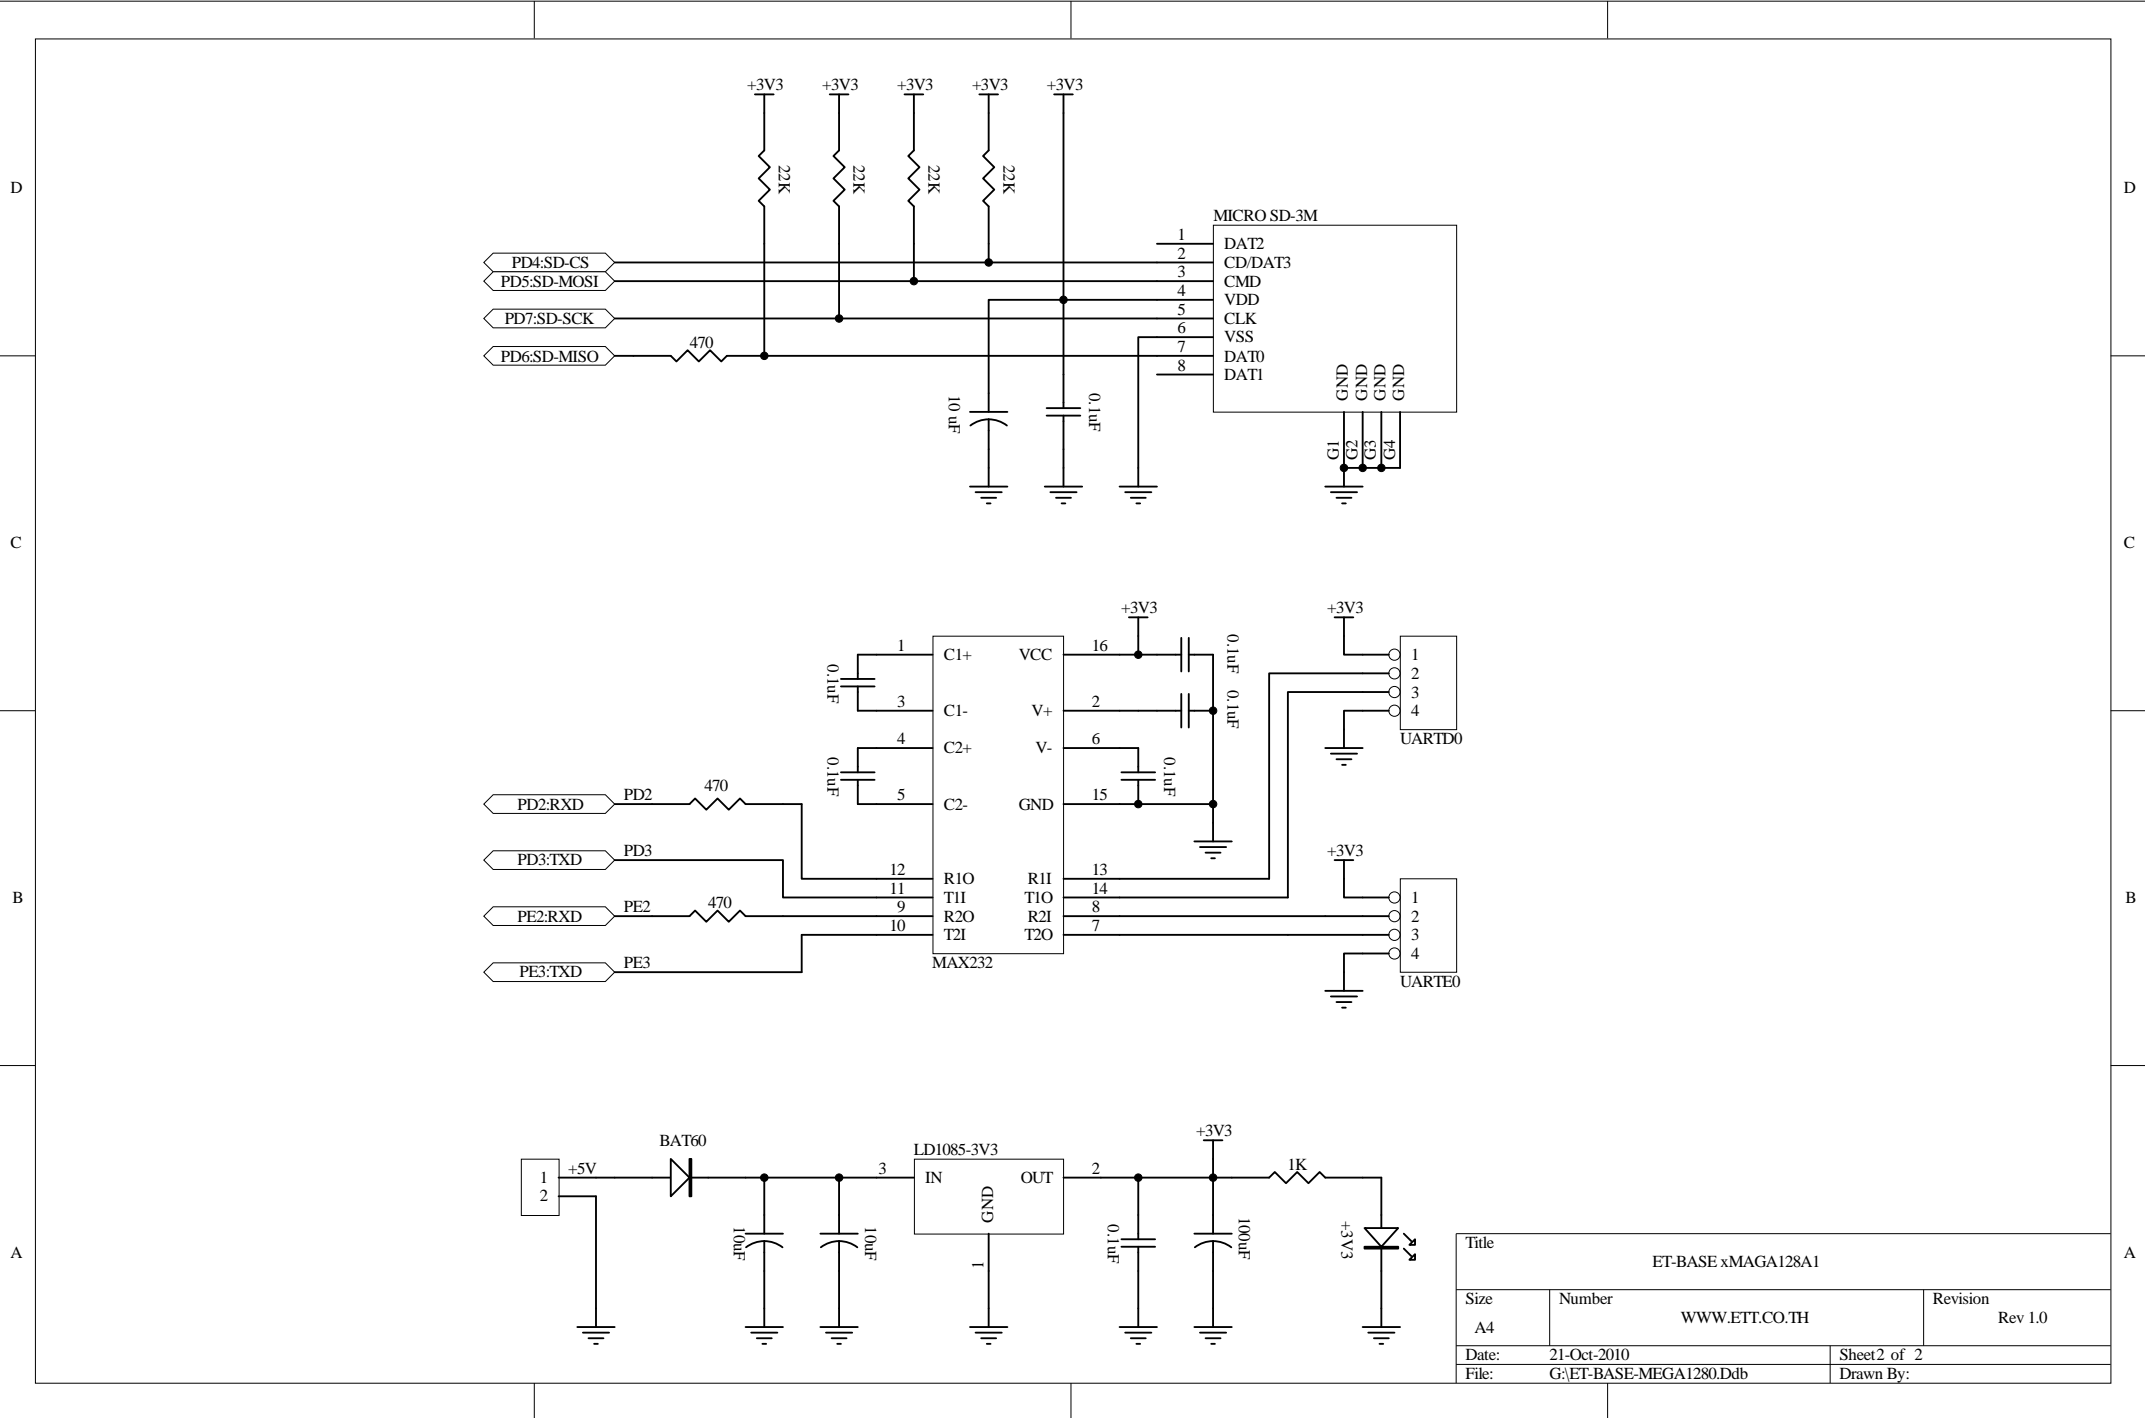

ATXMEGA128A1-TQPP100

Title			ET-BASE xMEGA128A1		
Size	Number	WWW.ETT.CO.TH			Revision
A4					1.0
Date:	21-Oct-2010	Sheet 1 of 2			
File:	G:\ET-BASE-MEGA1280.Ddb	Drawn By:			

Title			
ET-BASE xMAGA128A1			
Size	Number	WWW.ETT.CO.TH	Revision
A4			Rev 1.0
Date:	21-Oct-2010	Sheet 2 of 2	
File:	G:\ET-BASE-MEGA1280.Ddb	Drawn By:	