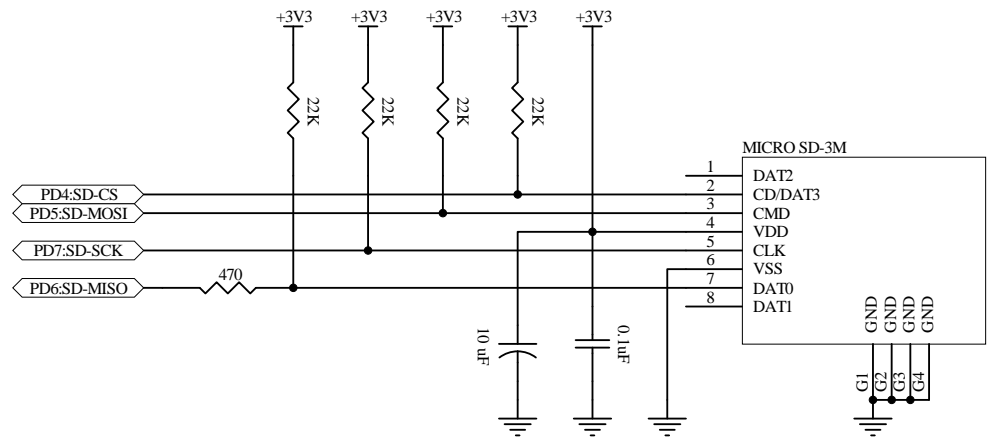

ATXMEGA128A1-TQPP100

Title			ET-BASE xMEGA128A1		
Size	Number	Revision			
A4	WWW.ETT.CO.TH	1.0			
Date:	21-Oct-2010	Sheet 1 of 2			
File:	G:\ET-BASE-MEGA1280.Ddb	Drawn By:			

Title			
ET-BASE xMAGA128A1			
Size	Number	Revision	
A4	WWW.ETT.CO.TH	Rev 1.0	
Date:	21-Oct-2010	Sheet 2 of 2	
File:	G:\ET-BASE-MEGA1280.Ddb	Drawn By:	