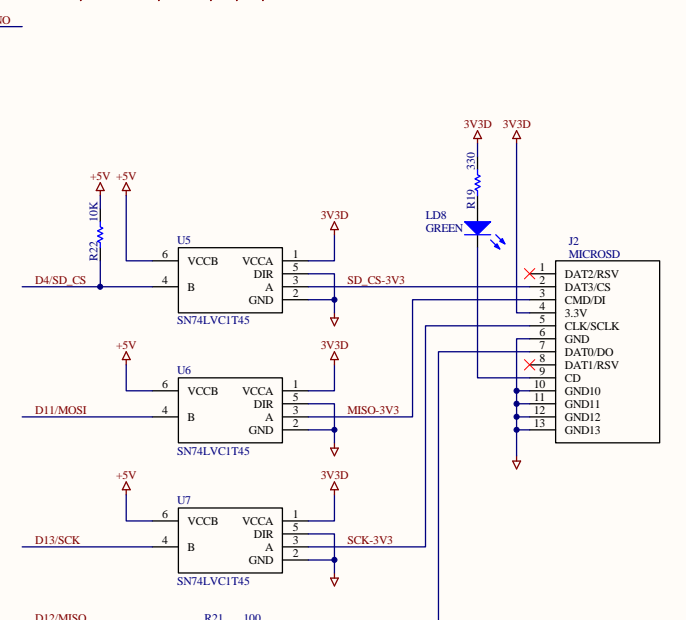

ARDUINO NANO SOCKET

 GRAVITECH WWW.GRAVITECH.US		MADE IN U.S.A ELECTRONIC EXPERIMENTAL SOLUTIONS	
DWG NUMBER:		REV:	
DATE: 20/4/2011	SIDE:	SHEET: 1 OF 1	