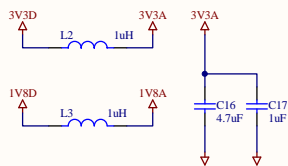

ARDUINO NANO SOCKET

 GRAVITECH WWW.GRAVITECH.US		MADE IN U.S.A ELECTRONIC EXPERIMENTAL SOLUTIONS	
DWG NUMBER:		REV:	
DATE: 20/4/2011	SIDE:	SHEET: 1 OF 1	