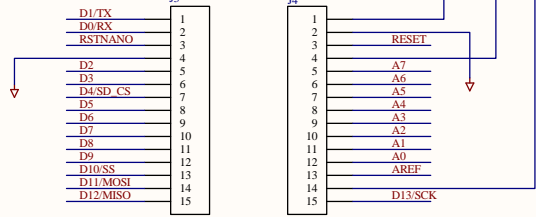

ARDUINO NANO SOCKET

 GRAVITECH WWW.GRAVITECH.US		MADE IN U.S.A ELECTRONIC EXPERIMENTAL SOLUTIONS	
DWG NUMBER:		REV:	
DATE: 20/4/2011	SIDE:	SHEET: 1 OF 1	