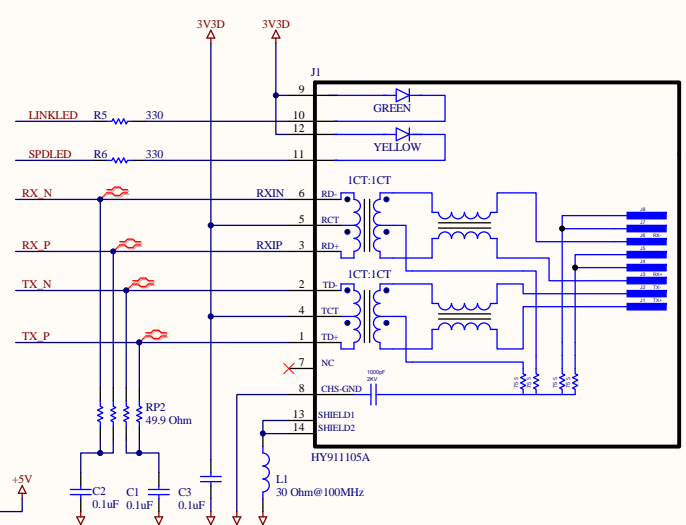

ARDUINO NANO SOCKET

 GRAVITECH WWW.GRAVITECH.US		MADE IN U.S.A ELECTRONIC EXPERIMENTAL SOLUTIONS	
DWG NUMBER:		REV:	
DATE: 20/4/2011	SIDE:	SHEET: 1 OF 1	