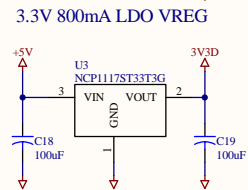

ARDUINO NANO SOCKET

 GRAVITECH WWW.GRAVITECH.US		MADE IN U.S.A ELECTRONIC EXPERIMENTAL SOLUTIONS	
DWG NUMBER:		REV:	
DATE: 20/4/2011	SIDE:	SHEET: 1 OF 1	