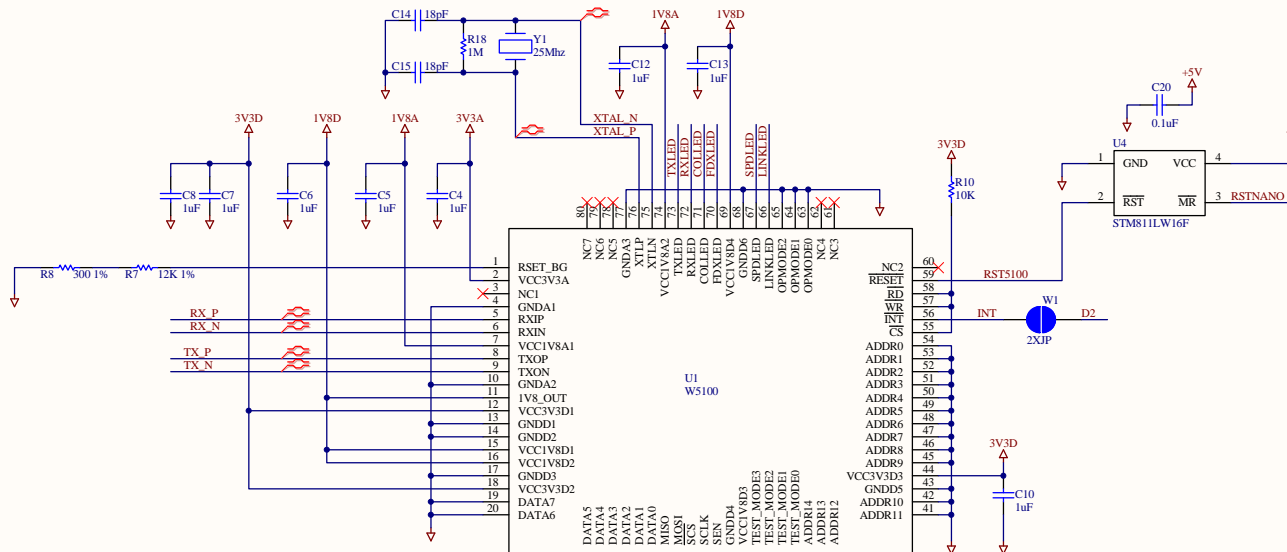

ARDUINO NANO SOCKET

 GRAVITECH WWW.GRAVITECH.US		MADE IN U.S.A ELECTRONIC EXPERIMENTAL SOLUTIONS	
DWG NUMBER:		REV:	
DATE: 20/4/2011	SIDE:	SHEET: 1 OF 1	